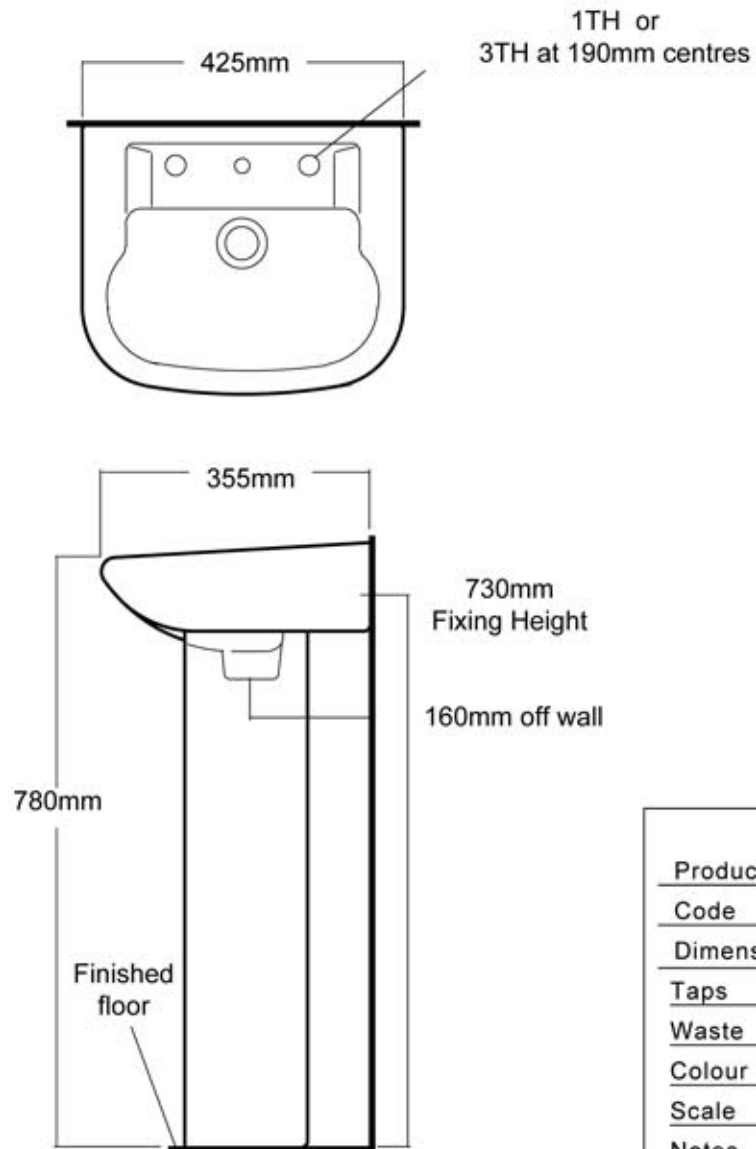

Spacesaver

Vista Sanitaryware

Product	Wall or Pedestal Basin
Code	XL42000
Dimensions	425mm x 355mm x 800mm
Taps	1TH or 3TH
Waste	Ø32mm overflow
Colour	White
Scale	1:10
Notes	All sizes nominal All sizes in mm CP-52D2/06