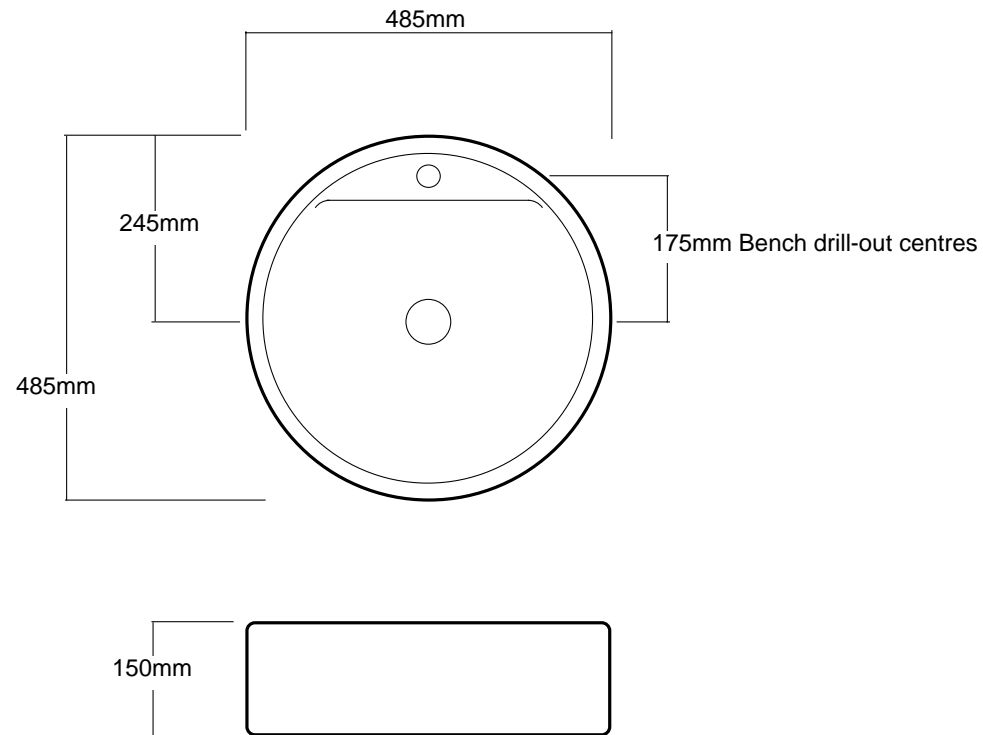

# Regatta

<b><u>Vista Sanitaryware</u></b>	
Product	Regatta Bench-top Basin
Code	XL439
Dimensions	485mm x 485mm
Taps	Ø35 mixer
Waste	Ø32/40mm universal or Ø32 non-overflow waste
Colour	White
Scale	1:10
Notes	All sizes nominal <span style="float: right;">CP-37D2/06</span>