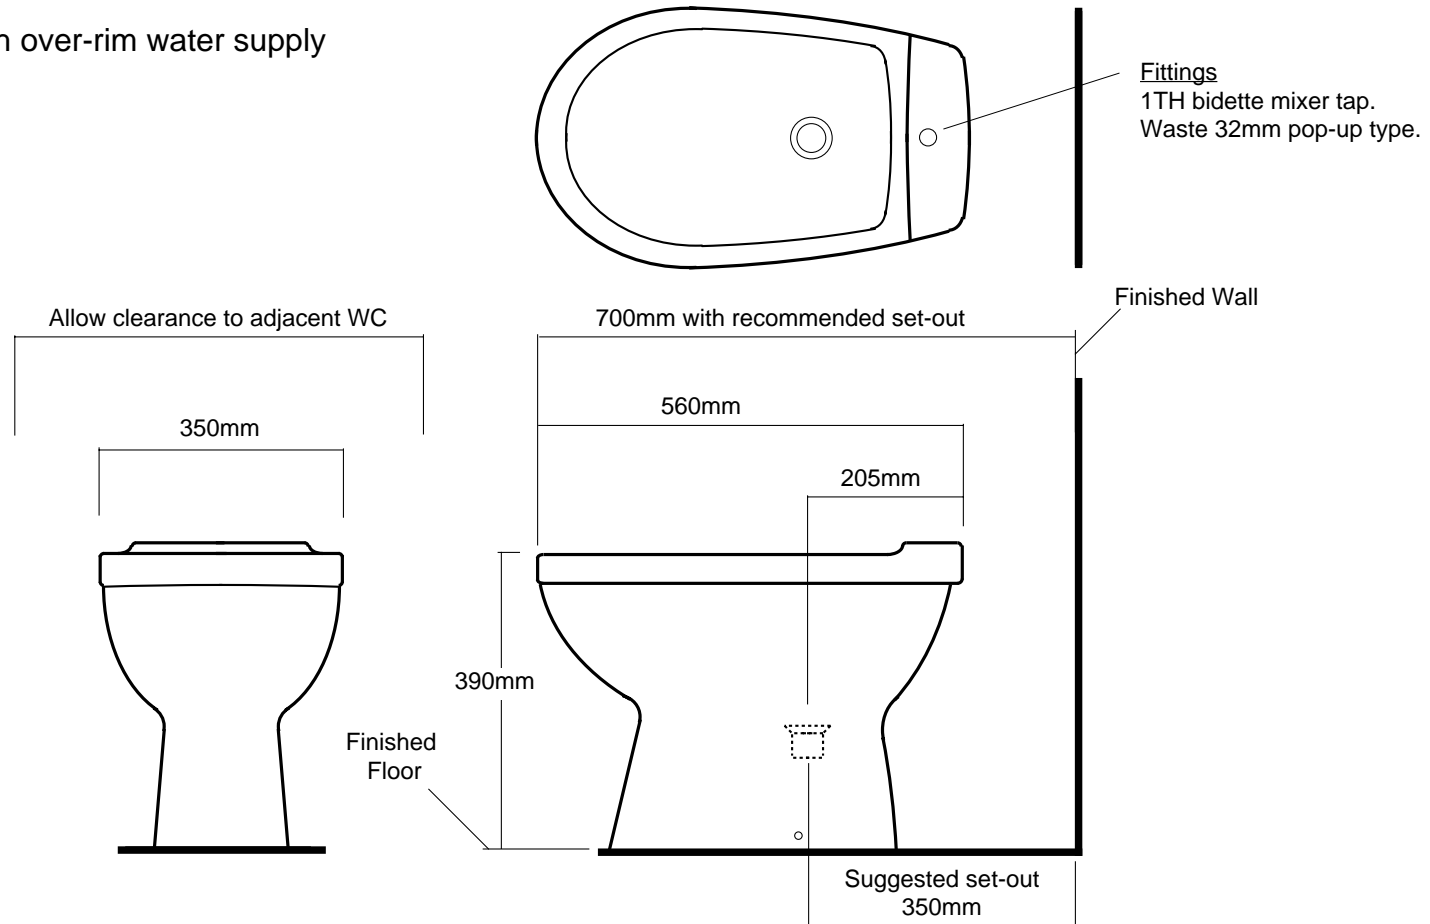

Balmoral

Vitreous-china Bidette with over-rim water supply

Vista Sanitaryware

Product	Bidette
Code	XL707B
Dimensions	390mm x 560mm
Trap	32mm x 40mm combination trap.Pop-up waste.
Taps	1-TH Bidette mixer. Over-rim supply.
Colour	White
Scale	1:10
Notes	All sizes nominal