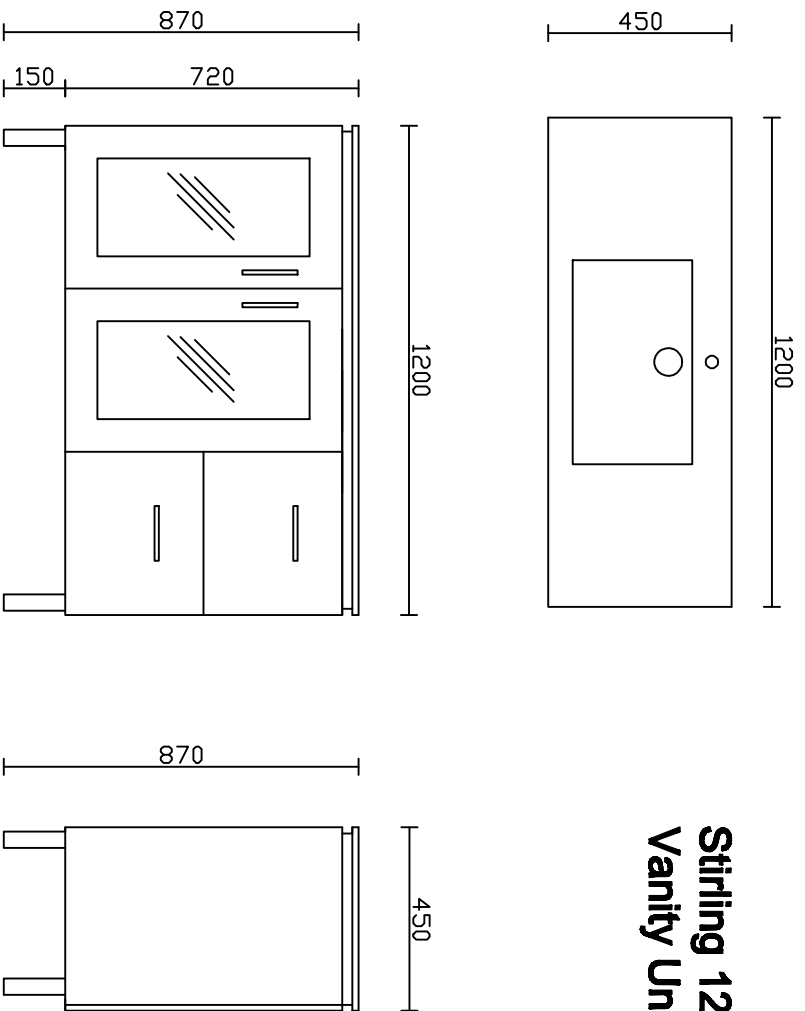

Stirling 1200s Vanity Unit

Astivita
BATHROOMS & KITCHENS

15 Susacatand Street
Rocklea Qld 4106
Ph: 07 3274 0767
Fax: 07 3274 0735
Email: info@astivita.com

The products displayed in this drawing were correct at the time of loading onto the website.
Astivita reserve the right to modify product specifications without further notice.