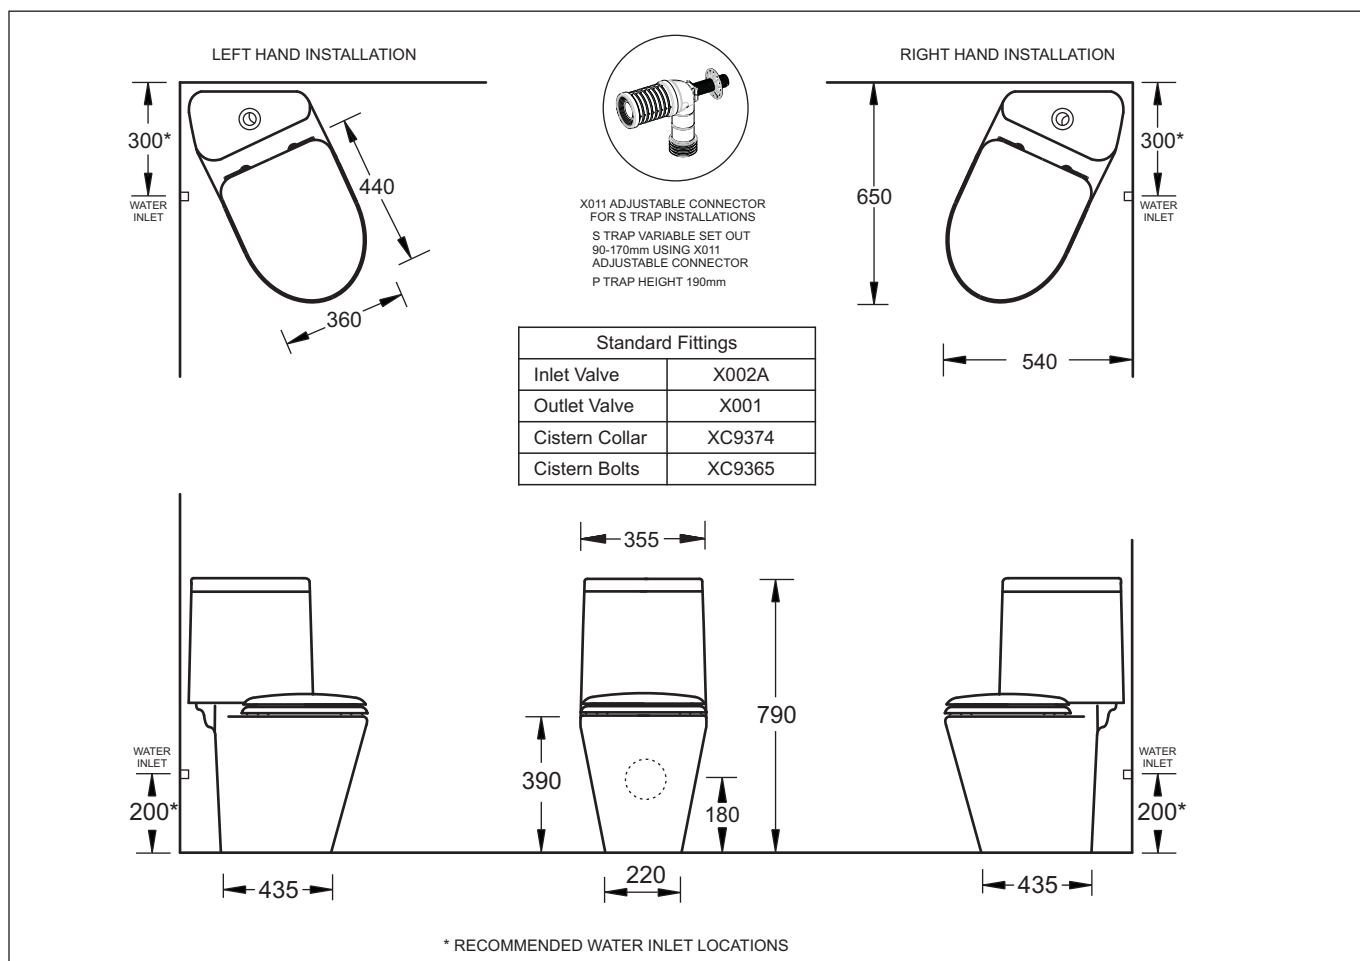

SPACE SOLUTION

CLOSE COUPLED CORNER TOILET SUITE

CAN BE INSTALLED
ON LEFT OR RIGHT
HANDED ANGLE

LIC.0041

SPACE SOLUTION

CLOSE COUPLED CORNER TOILET SUITE

- Elegant vitreous china close coupled toilet suite designed for corner installation
- Ideal for limited space applications
- Cistern can be installed for either left or right handed angle installation
- Top quality inlet and outlet valves
- 4 Star dual flush efficiency
- Adjustable connector to achieve 90-170mm set out (X011)
- Soft close seat

WELS
 ★★★★★
 4.5/3L FLUSH

Provided

Item	Description	Code
Toilet	Space Solution Close Coupled Pan	C6799
Cistern	Space Solution Corner Cistern	C6267
Seat	Deluxe Soft Close Seat	C90801
Sewer	S Connector 90-170mm set out	X011
Installation	Floor Fixing Kit	XC9399
Installation	Instruction Sheet	✓

Optional

Seat	Deluxe Standard Seat	C90802
Sewer	S Connector 150-260mm set out	X011B

All dimensions are in millimetres and are subject to normal manufacturing variation. As product development is ongoing Gemini reserves the right to vary specifications without notice