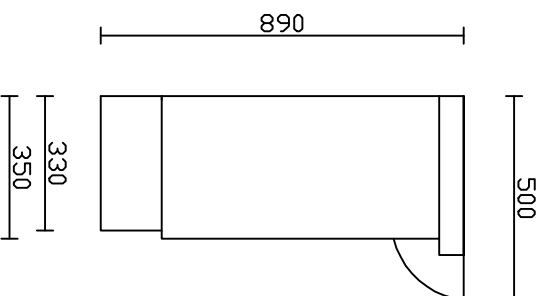

**Sheffield 900  
Vanity Unit**

**Astivita**  
BATHROOMS & KITCHENS

15 Susacatand Street  
Rocklea Qld 4106  
Ph: 07 3274 0767  
Fax: 07 3274 0735  
Email: [info@astivita.com](mailto:info@astivita.com)

The products displayed in this drawing were correct at the time of loading onto the website.  
Astivita reserve the right to modify product specifications without further notice.