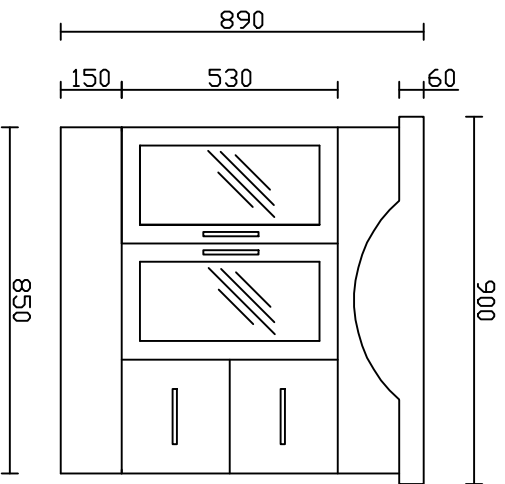

**Sheffield 900  
Vanity Unit**

**Astivita**  
BATHROOMS & KITCHENS

15 Susacatand Street  
Rocklea Qld 4106  
Ph: 07 3274 0767  
Fax: 07 3274 0735  
Email: [info@astivita.com](mailto:info@astivita.com)

The products displayed in this drawing were correct at the time of loading onto the website.  
Astivita reserve the right to modify product specifications without further notice.