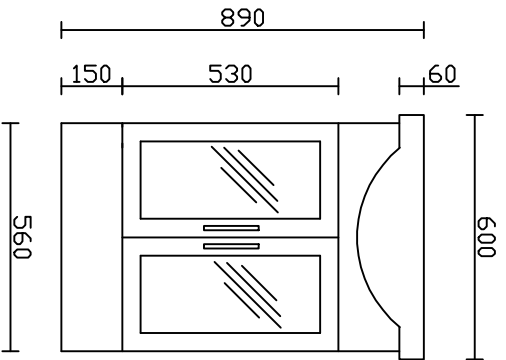

Sheffield 600 Vanity Unit

Astivita

BATHROOMS & KITCHENS

15 Susacatand Street
Rocklea Qld 4106
Ph: 07 3274 0767
Fax: 07 3274 0735
Email: info@astivita.com

The products displayed in this drawing were correct at the time of loading onto the website.
Astivita reserve the right to modify product specifications without further notice.