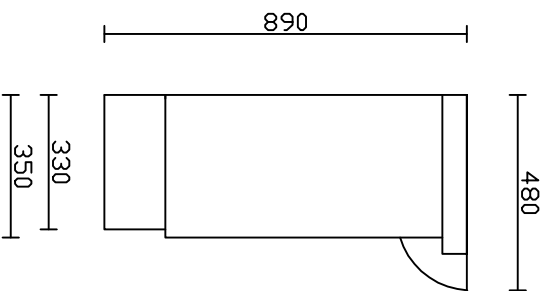

Sheffield 600 Vanity Unit

Astivita

BATHROOMS & KITCHENS

15 Susacatand Street
Rocklea Qld 4106
Ph: 07 3274 0767
Fax: 07 3274 0735
Email: info@astivita.com

The products displayed in this drawing were correct at the time of loading onto the website.
Astivita reserve the right to modify product specifications without further notice.