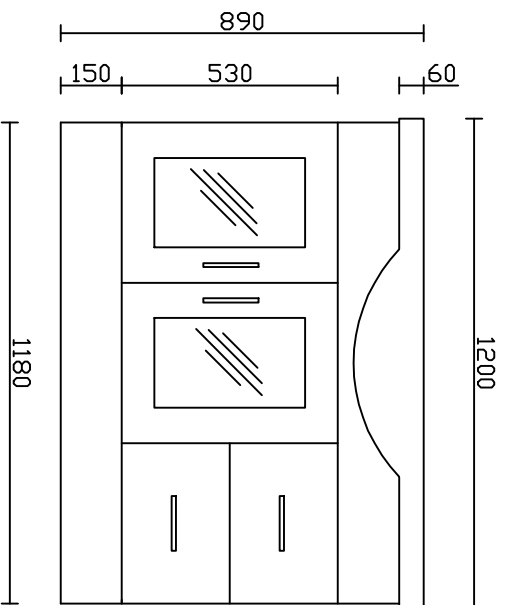

**Sheffield 1200
Vanity Unit**

Astivita
BATHROOMS & KITCHENS

15 Susacatand Street
Rocklea Qld 4106
Ph: 07 3274 0767
Fax: 07 3274 0735
Email: info@astivita.com

The products displayed in this drawing were correct at the time of loading onto the website.
Astivita reserve the right to modify product specifications without further notice.