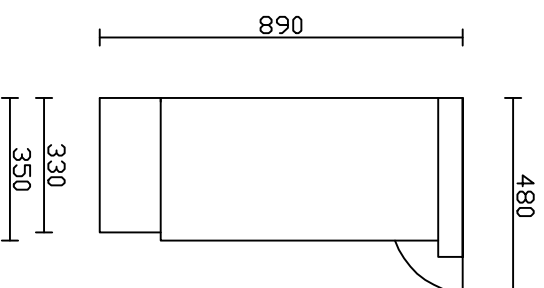

**Sheffield 1200
Vanity Unit**

Astivita
BATHROOMS & KITCHENS

15 Susacatand Street
Rocklea Qld 4106
Ph: 07 3274 0767
Fax: 07 3274 0735
Email: info@astivita.com

The products displayed in this drawing were correct at the time of loading onto the website.
Astivita reserve the right to modify product specifications without further notice.