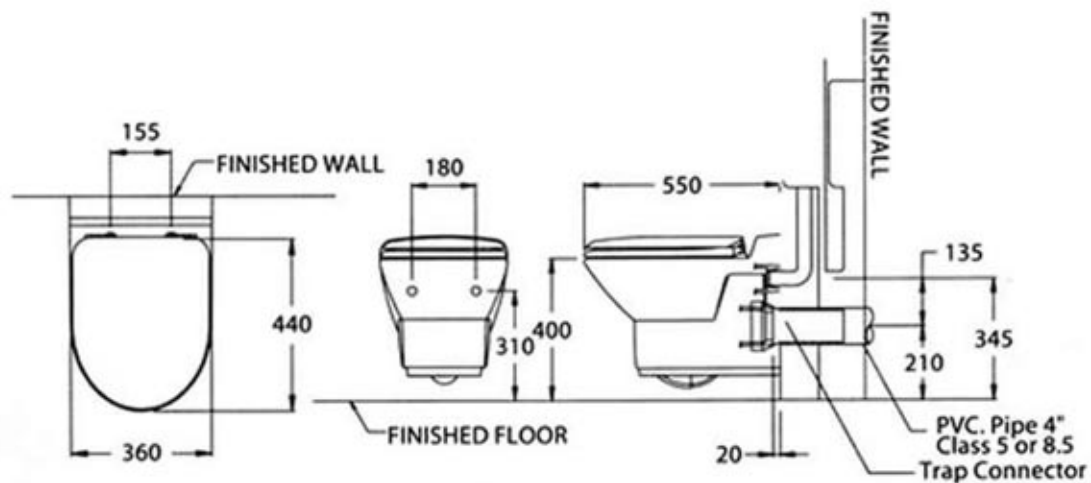

Cotto Beta

Wall Hung Toilet

C1996 Beta (P-Trap)