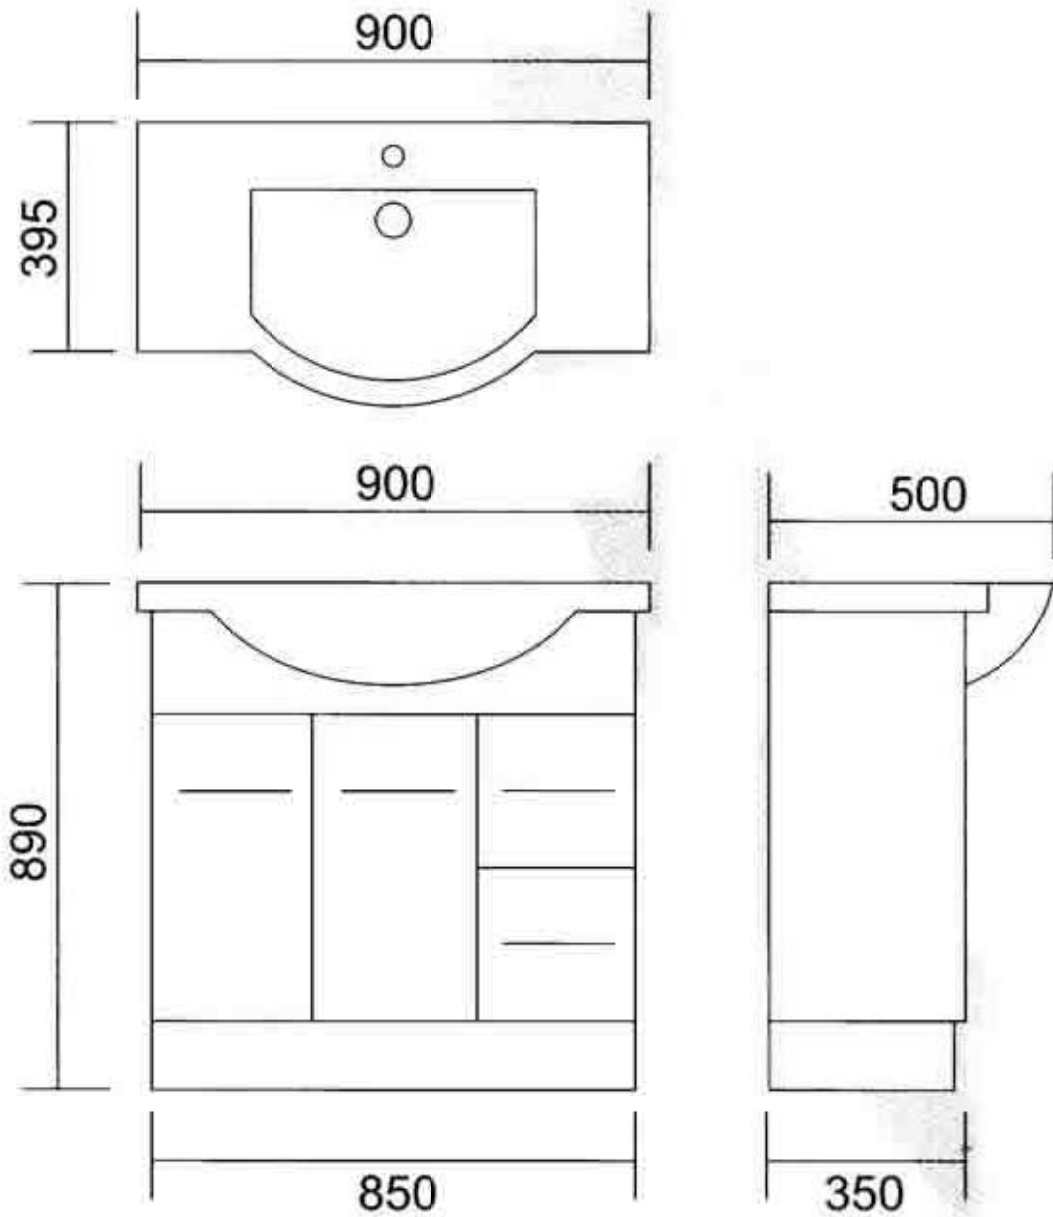

Cornwall 900mm  
Semi-Recessed Vanity Unit

**900**