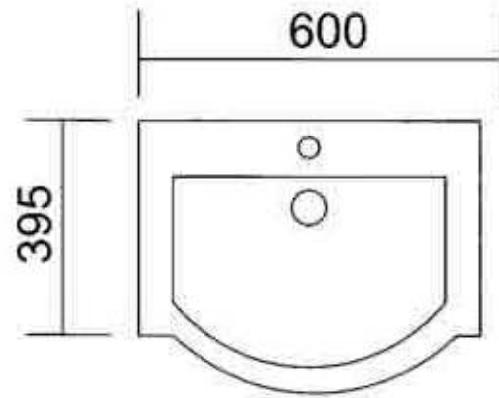

Cornwall 600mm  
Semi-Recessed Vanity Unit

**600**