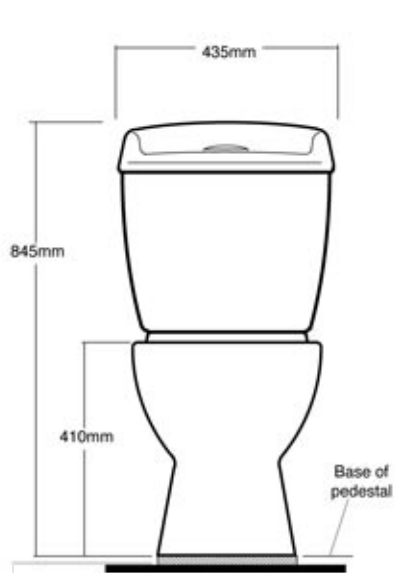

Australian Standard

AS 1172 Lic. SMK 02528
Standards Australia

Mortar Bedding
(pointing-off with off-white cement is permissible, but not for bedding, use AS3500 recommended mortar)